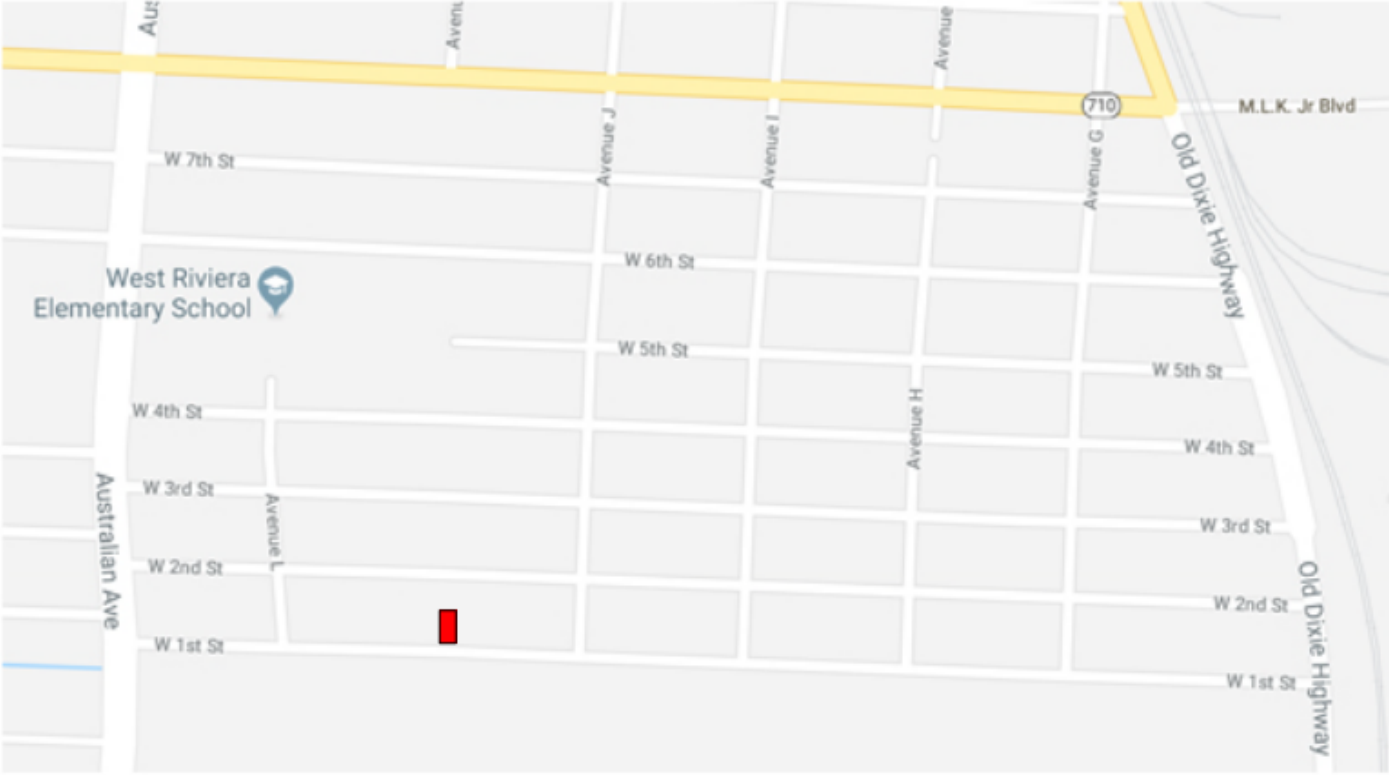

**RIVIERA BEACH COMMUNITY DEVELOPMENT CORPORATION  
SINGLE FAMILY HOME PROJECT, LOT #673 WEST 1<sup>ST</sup> STREET**

Site Map: General Location  
Lot #673 W. 1st Street Riviera Beach, FL 33404

Site Map: Project Location  
Lot #673 W. 1st Street Riviera Beach, FL 33404